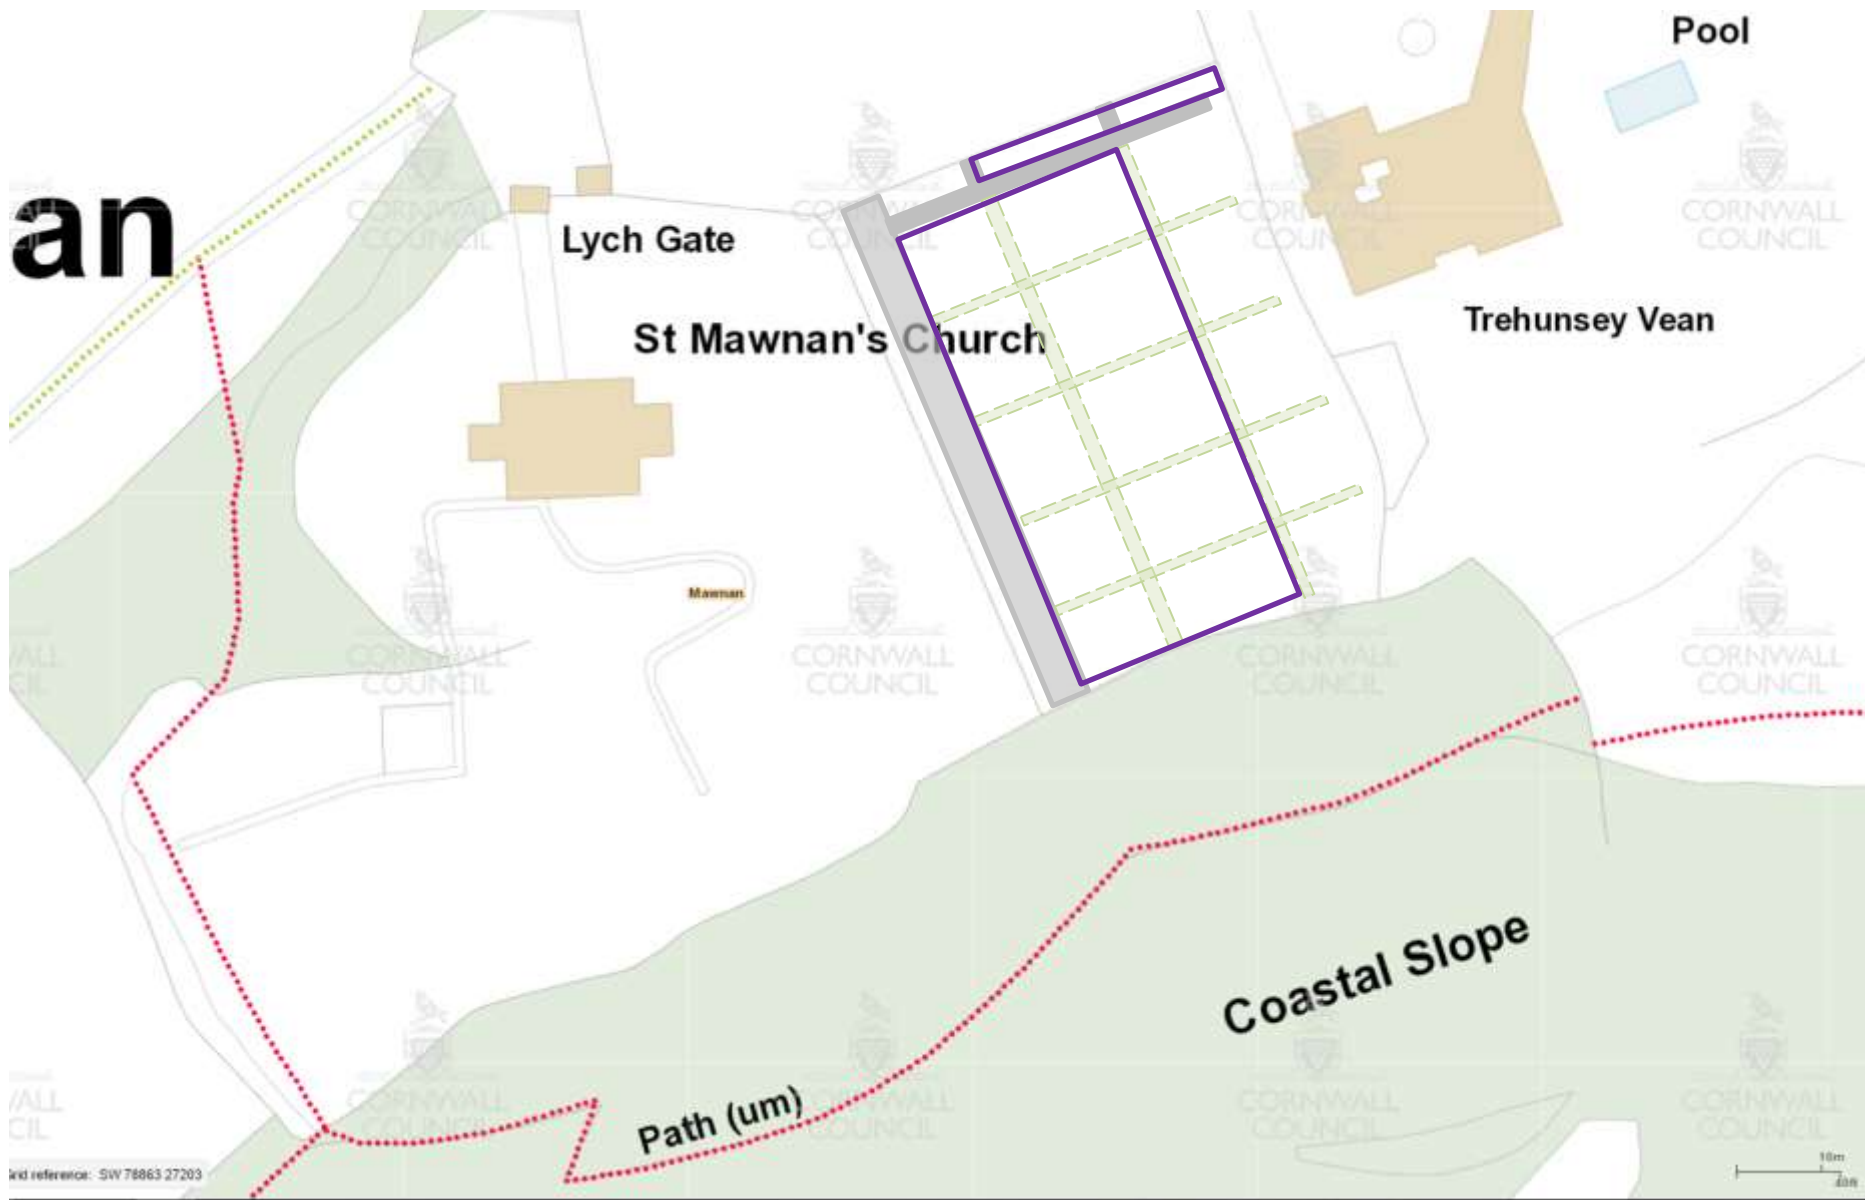

- Hardcore Path
- Grass paths
- Consecration Area Boundary
- Recognised Public Footpaths

Grid reference: SW 78863 27203